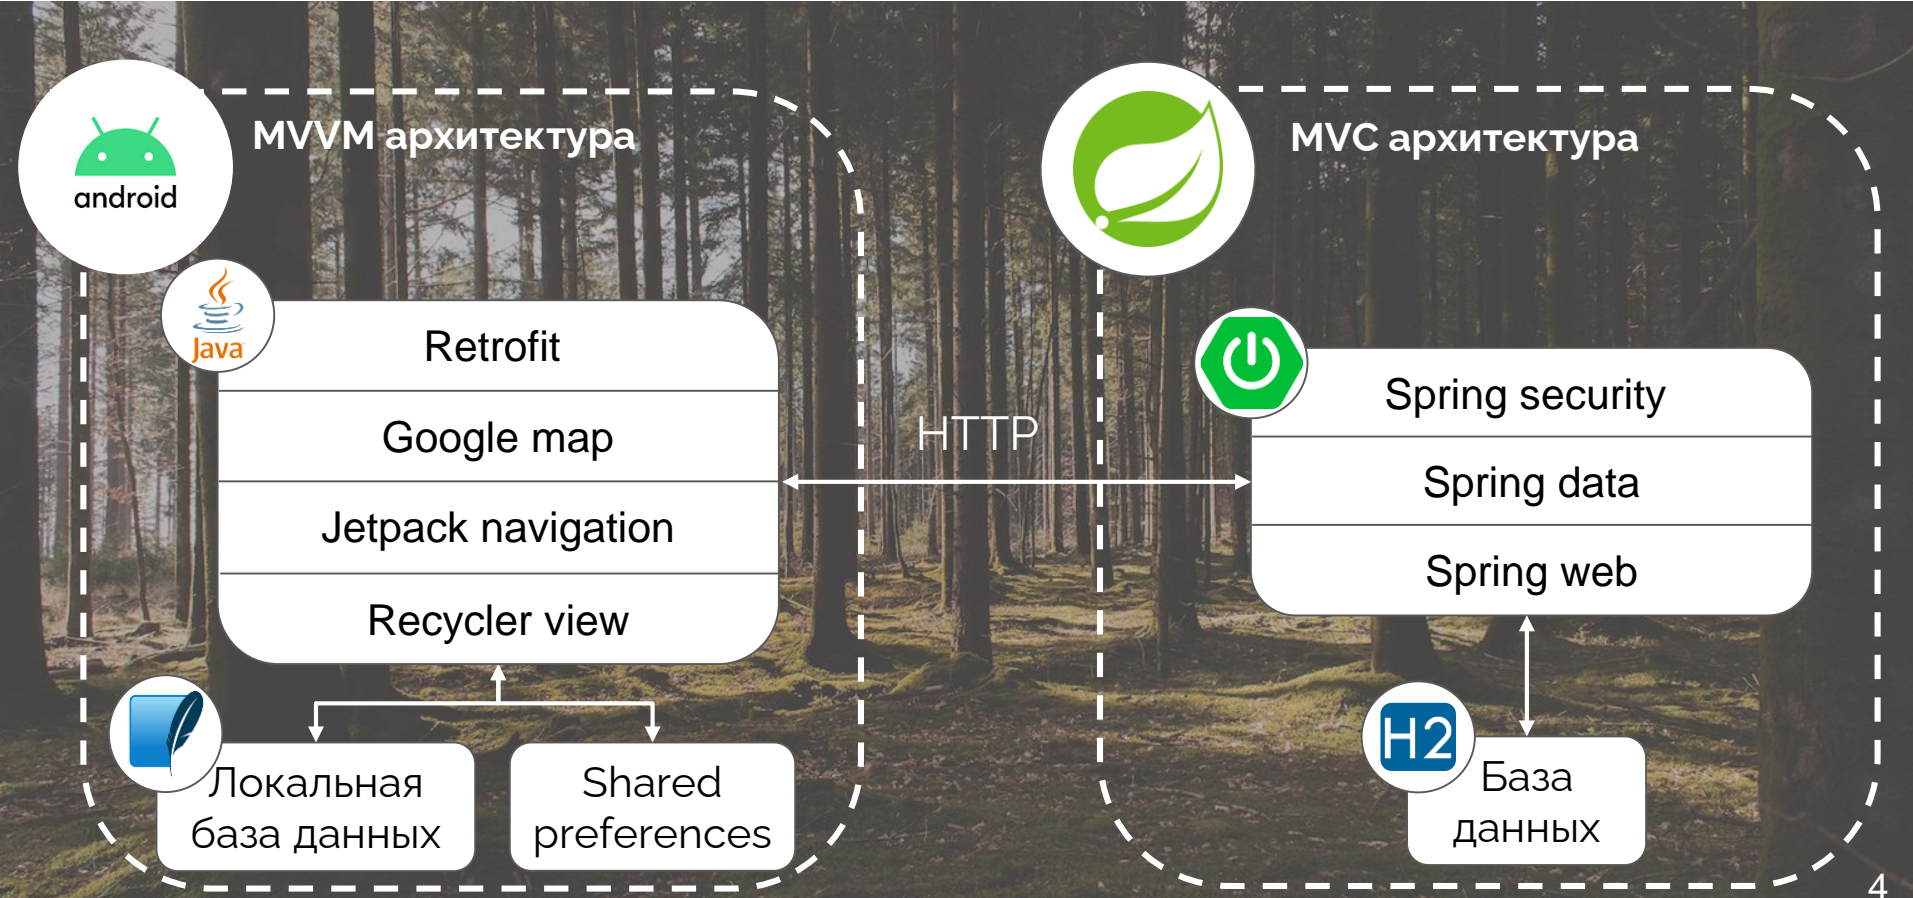

Цель - повышение интереса к прогулкам у людей с помощью многопользовательского соревновательного приложения.

Соревнуйся

Ищи новые места

Рисуй с друзьями

A wide-angle landscape photograph featuring a vibrant green field in the foreground. In the middle ground, there is a long, dark wooden barn on the left, a small white church with a steeple in the center-right, and a small wooden shrine or well on the far right. The background consists of rolling green hills and dark, forested mountains under a dramatic sky filled with large, white and grey clouds. The sun is positioned behind the clouds in the upper center, creating a bright glow and lens flare effect.

ВИДЕО

Структурная схема

Планы на будущее

Изменение системы начисления очков

Добавление игровых лобби

Отслеживание местоположения в реальном времени

A scenic landscape featuring a vast green field in the foreground. In the middle ground, there is a long wooden barn on the left, a small white church with a steeple in the center, and a small wooden shrine on the right. The background consists of rolling green hills and dark, forested mountains under a dramatic sky with large, white and grey clouds. A bright sun is visible behind the clouds, creating a lens flare effect.